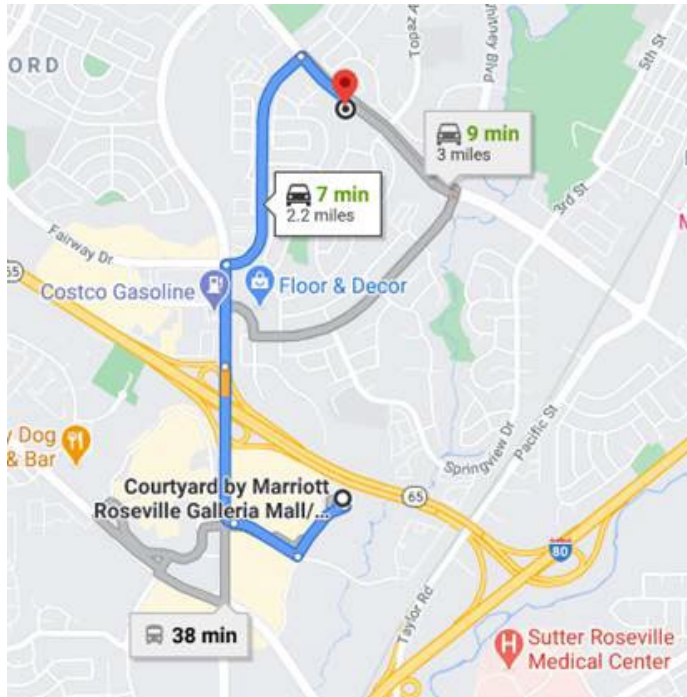

# AFSS North Dec 2022 Quarterly Meeting Hotel Recommendations

1) Courtyard by Marriott Roseville Galleria Mall/Creekside Ridge Drive

<https://www.marriott.com/hotels/travel/sacgm-courtyard-roseville-galleria-mall-creekside-ridge-drive>

2) Holiday Inn Express Rocklin - Galleria Area

<https://www.guestreservations.com/holiday-inn-express-rocklin-galleria-area/booking?msclkid=694bf08d3e251e75ff3c90d9e919204c>